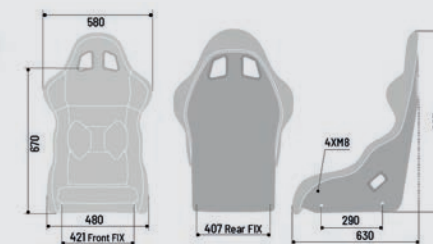

008016RMRBM - blu petrolio